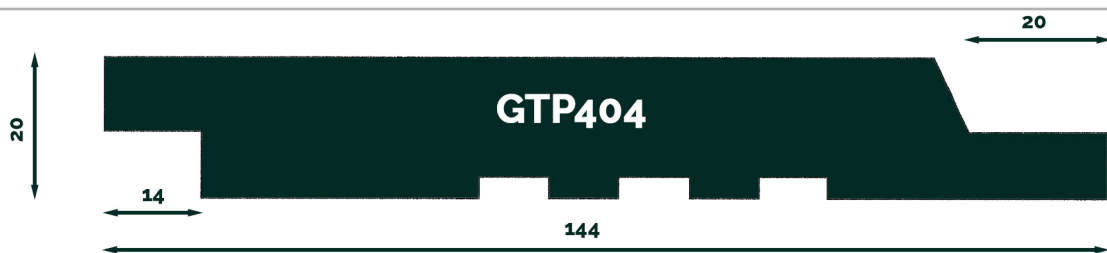

CLADDING PROFILES

T: **01283 576089** | www.globaltimberproducts.co.uk

E: sales@globaltimberproducts.co.uk |    

Global Timber Products LTD Unit 1 Wellington Business Park, Hixon, Staffordshire, ST18 OPF