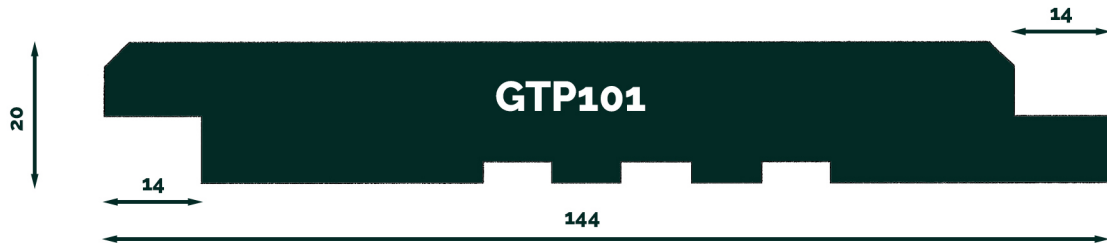

CLADDING PROFILES

T: **01283 576089** | www.globaltimberproducts.co.uk

E: sales@globaltimberproducts.co.uk |    

Global Timber Products LTD Unit 1 Wellington Business Park, Hixon, Staffordshire, ST18 OPF