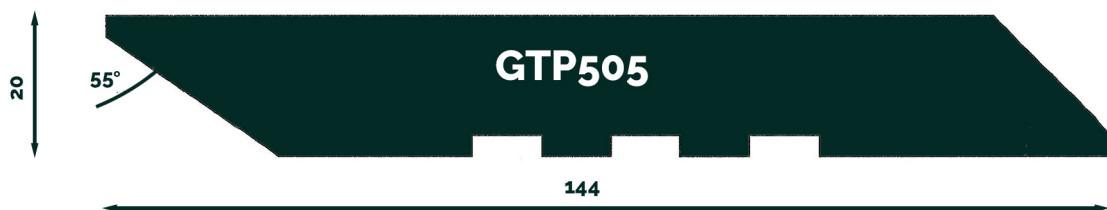

CLADDING PROFILES

T: **01283 576089** | www.globaltimberproducts.co.uk

E: sales@globaltimberproducts.co.uk |    

Global Timber Products LTD Unit 1 Wellington Business Park, Hixon, Staffordshire, ST18 OPF