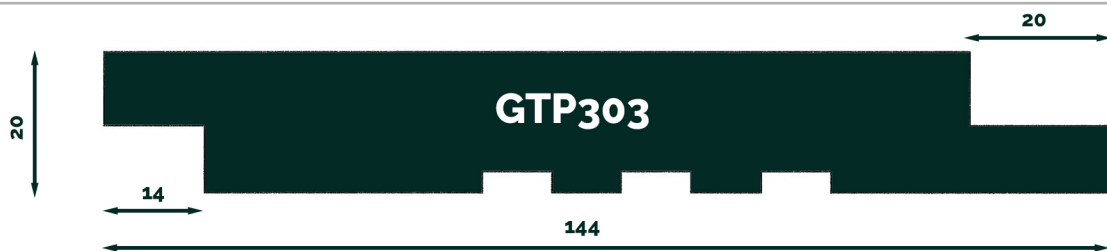

CLADDING PROFILES

T: **01283 576089** | www.globaltimberproducts.co.uk

E: sales@globaltimberproducts.co.uk |    

Global Timber Products LTD Unit 1 Wellington Business Park, Hixon, Staffordshire, ST18 OPF