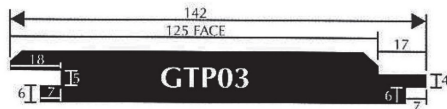

GLOBAL
TIMBER
PRODUCTS LTD

CLADDING PROFILES

EXTERNAL CORNER MOULDING

TRIM

T: 01283 576089 | www.globaltimberproducts.co.uk
E: sales@globaltimberproducts.co.uk |    

Global Timber Products LTD Unit 1 Wellington Business Park, Hixon, Staffordshire, ST18 0PF