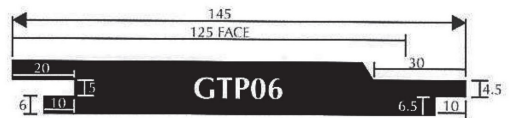

GLOBAL
TIMBER
PRODUCTS LTD

CLADDING PROFILES

EXTERNAL CORNER MOULDING

TRIM

T: 01283 576089 | www.globaltimberproducts.co.uk
E: sales@globaltimberproducts.co.uk |    

Global Timber Products LTD Unit 1 Wellington Business Park, Hixon, Staffordshire, ST18 0PF