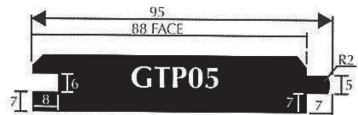

GLOBAL
TIMBER
PRODUCTS LTD

CLADDING PROFILES

EXTERNAL CORNER MOULDING

TRIM

T: 01283 576089 | www.globaltimberproducts.co.uk
E: sales@globaltimberproducts.co.uk |    

Global Timber Products LTD Unit 1 Wellington Business Park, Hixon, Staffordshire, ST18 0PF