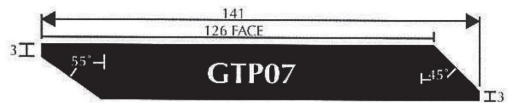

GLOBAL
TIMBER
PRODUCTS LTD

CLADDING PROFILES

EXTERNAL CORNER MOULDING

TRIM

T: 01283 576089 | www.globaltimberproducts.co.uk
E: sales@globaltimberproducts.co.uk |    

Global Timber Products LTD Unit 1 Wellington Business Park, Hixon, Staffordshire, ST18 0PF