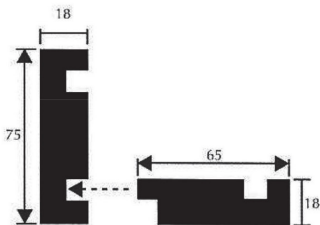

GLOBAL
TIMBER
PRODUCTS LTD

CLADDING PROFILES

EXTERNAL CORNER MOULDING

TRIM

T: 01283 576089 | www.globaltimberproducts.co.uk
E: sales@globaltimberproducts.co.uk |    

Global Timber Products LTD Unit 1 Wellington Business Park, Hixon, Staffordshire, ST18 0PF