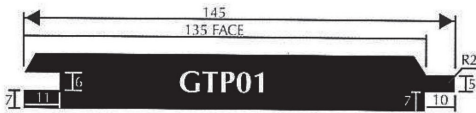

GLOBAL
TIMBER
PRODUCTS LTD

CLADDING PROFILES

EXTERNAL CORNER MOULDING

TRIM

T: 01283 576089 | www.globaltimberproducts.co.uk
E: sales@globaltimberproducts.co.uk |    

Global Timber Products LTD Unit 1 Wellington Business Park, Hixon, Staffordshire, ST18 0PF