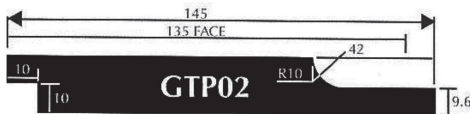

GLOBAL
TIMBER
PRODUCTS LTD

CLADDING PROFILES

EXTERNAL CORNER MOULDING

TRIM

T: 01283 576089 | www.globaltimberproducts.co.uk
E: sales@globaltimberproducts.co.uk |    

Global Timber Products LTD Unit 1 Wellington Business Park, Hixon, Staffordshire, ST18 0PF